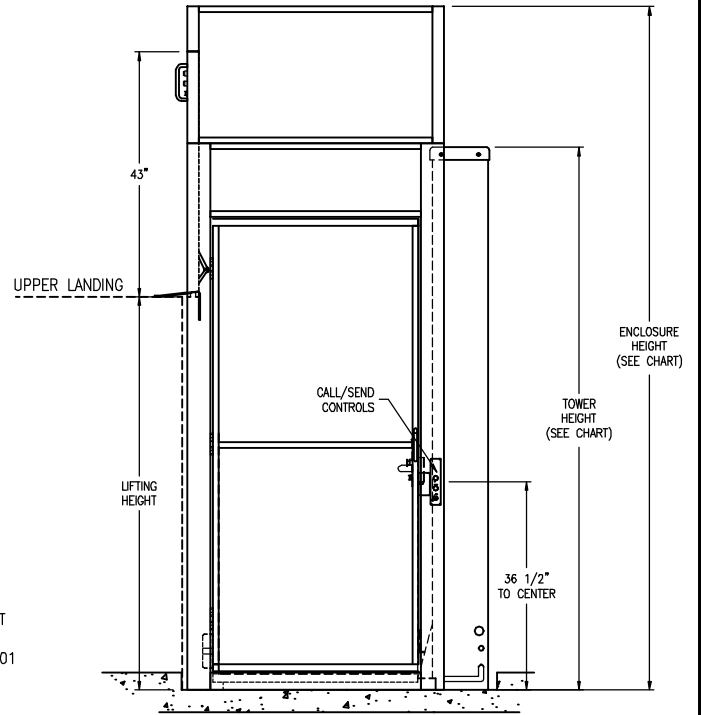

PLAN VIEW

FRONT ELEVATION

LOWER LANDING SIDE ELEVATION

MODEL	Max. Lifting Ht.	Tower Height	Enclosure Height
50	52"	73.25"	96"
72	74"	95.25"	120"
96	98"	119.25"	144"
120	122"	143.25"	168"
144	146"	167.25"	192"
168	170"	191.25"	216"

 ACCESS INDUSTRIES, INC. 4001 East 138th Street Grandview, MO 64030-2837 PORCH-LIFT. VERTICAL PLATFORM LIFT Enclosure PL-EZE 90° Exit (Pit Mount)			MODEL:		
			DEALER:		
			CUSTOMER:		
			JOB or P.O.#:		
SCALE:	DATE:	ORDER NUMBER: PL-EZE 04			