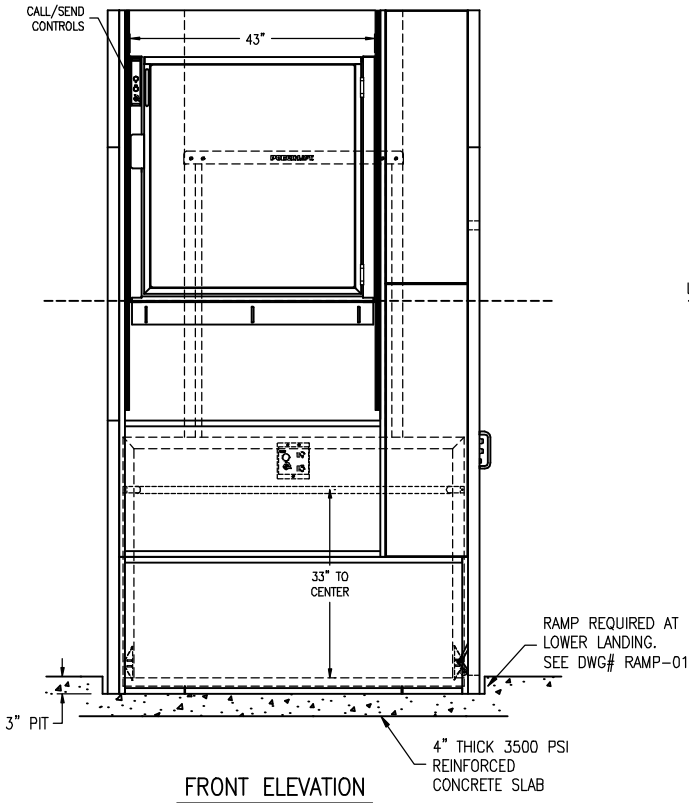

PLAN VIEW

FRONT ELEVATION

LOWER LANDING SIDE ELEVATION

MODEL	Max. Lifting Ht.	Tower Height	Enclosure Height
50	52"	73.25"	96"
72	74"	95.25"	120"
96	98"	119.25"	144"
120	122"	143.25"	168"
144	146"	167.25"	192"
168	170"	191.25"	216"

 ACCESS INDUSTRIES, INC. 4001 East 138th Street Grandview, MO 64030-2837 PORCH-LIFT. VERTICAL PLATFORM LIFT Enclosure PL-EZE 90° Exit (Pit Mount)			MODEL:		
			DEALER:		
			CUSTOMER:		
			JOB or P.O.#:		
SCALE:	DATE:	ORDER NUMBER: PL-EZE 04			